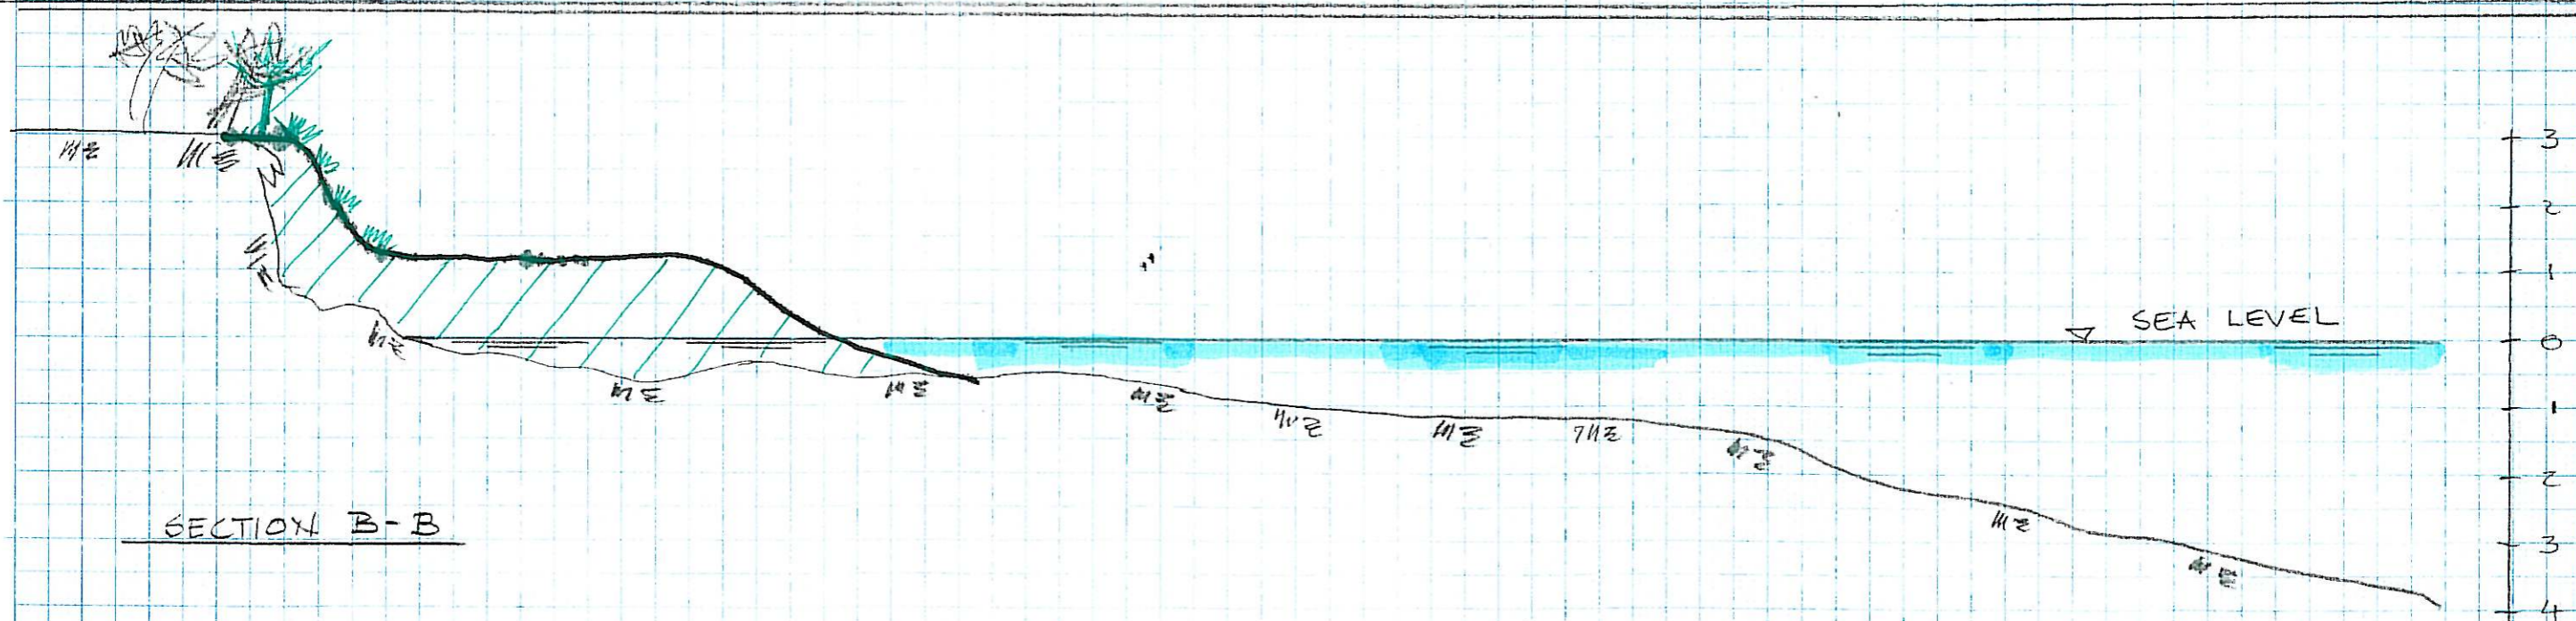

2007-08-31

NOEVA STRANDEN

ØHUS

REQUIRE SITUATION

SCALE
HEIGHT 1:100
LENGTH 1:500

SECTION A-A

SECTION B-B