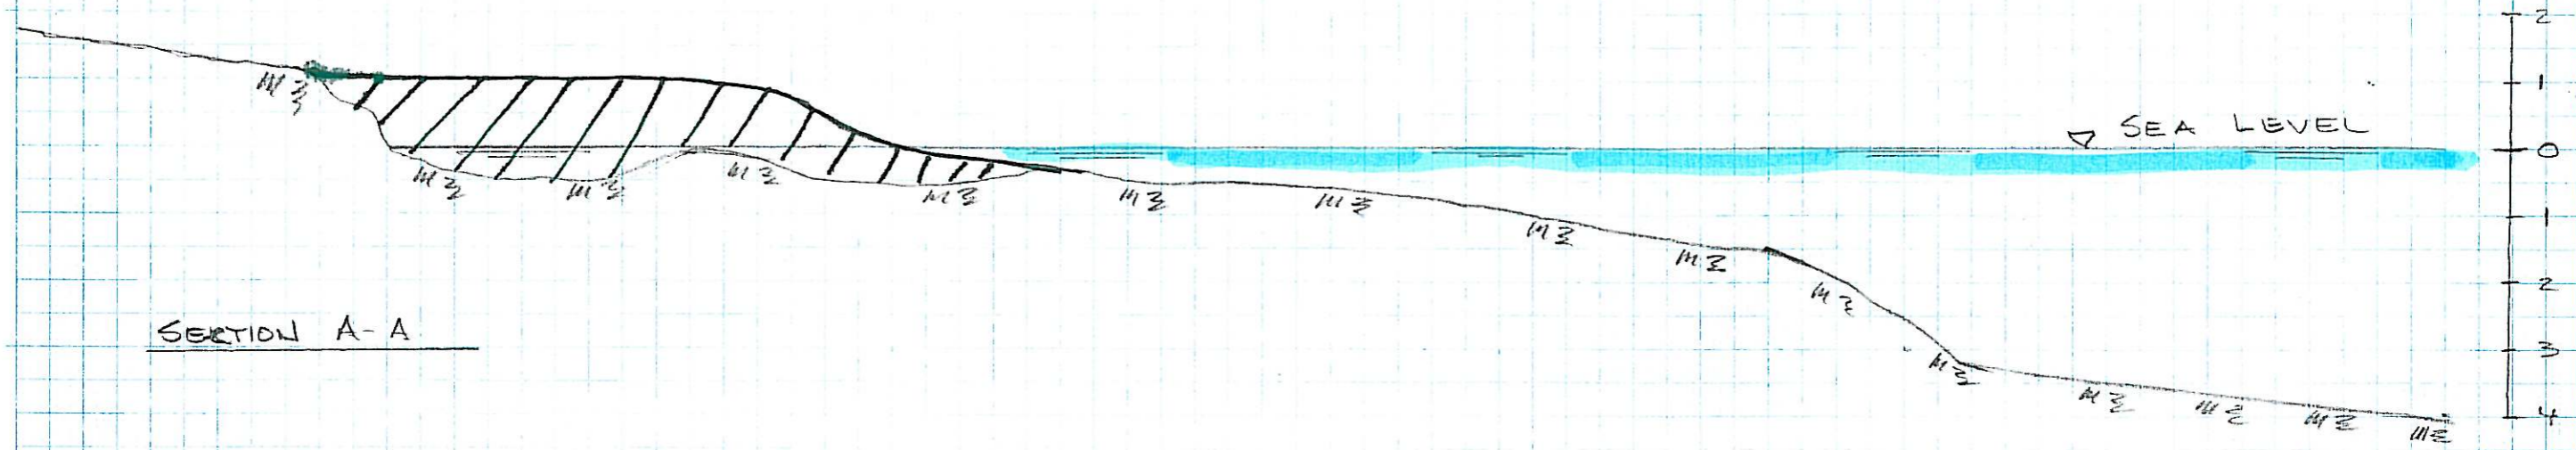

2007-08-31

NOEVA STRANDEN

ØHUS

REQUIRE SITUATION

SCALE
HEIGHT 1:100
LENGTH 1:500

SECTION A-A

SECTION B-B